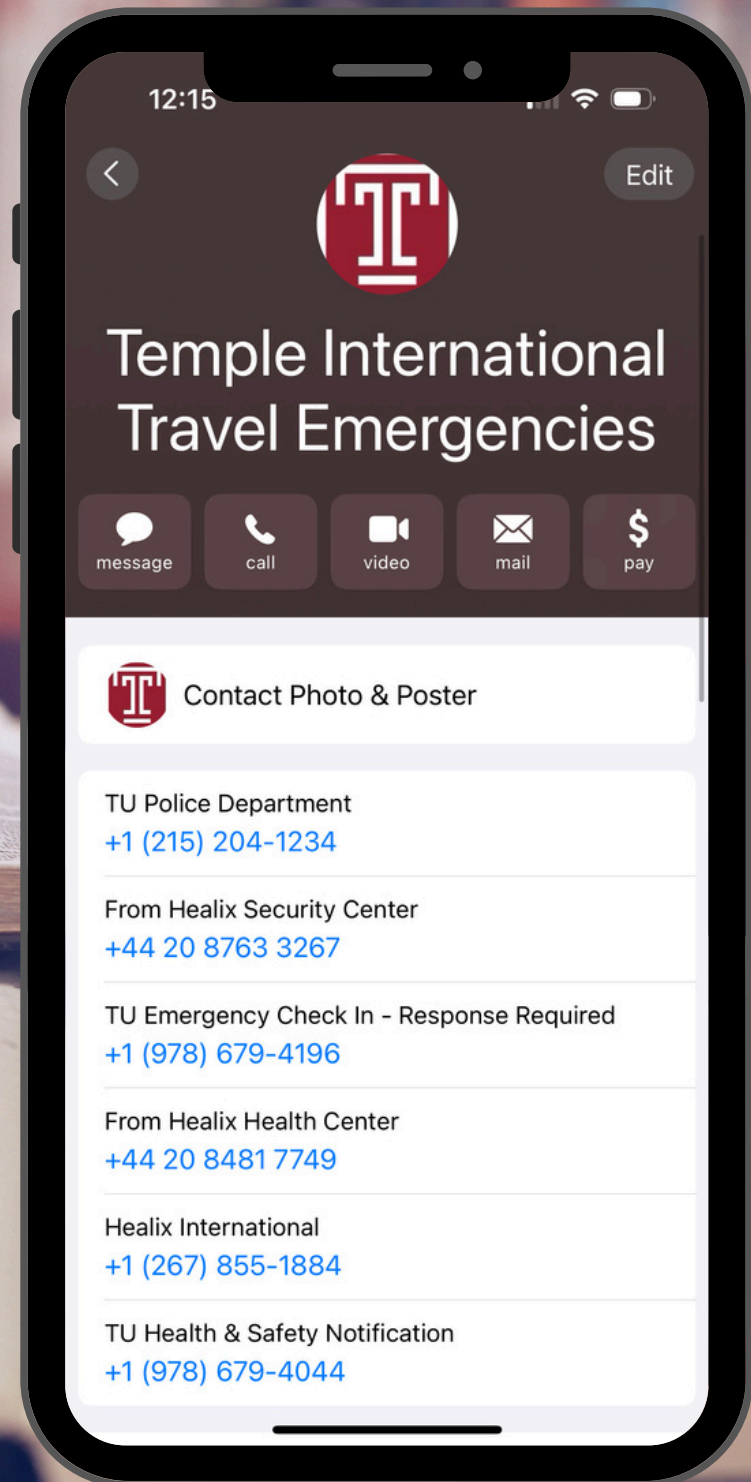

# Save Temple travel resources directly to your phone

- Save numerous travel resources on your smartphone, including travel assistance, emergency contacts, and more - ready for easy access at any time during your travels
- No app required; download the contact card with one simple QR scan (directions on reverse)
- To locate the card, simply search "Temple" or "emergencies" in your phone's contacts app

# How can I download the card?

1. Start downloading the contact card by scanning the QR code with your smartphone's camera, or any QR scanning app

2. Tap the link that pops up. Once in the web browser, click the "download card" button